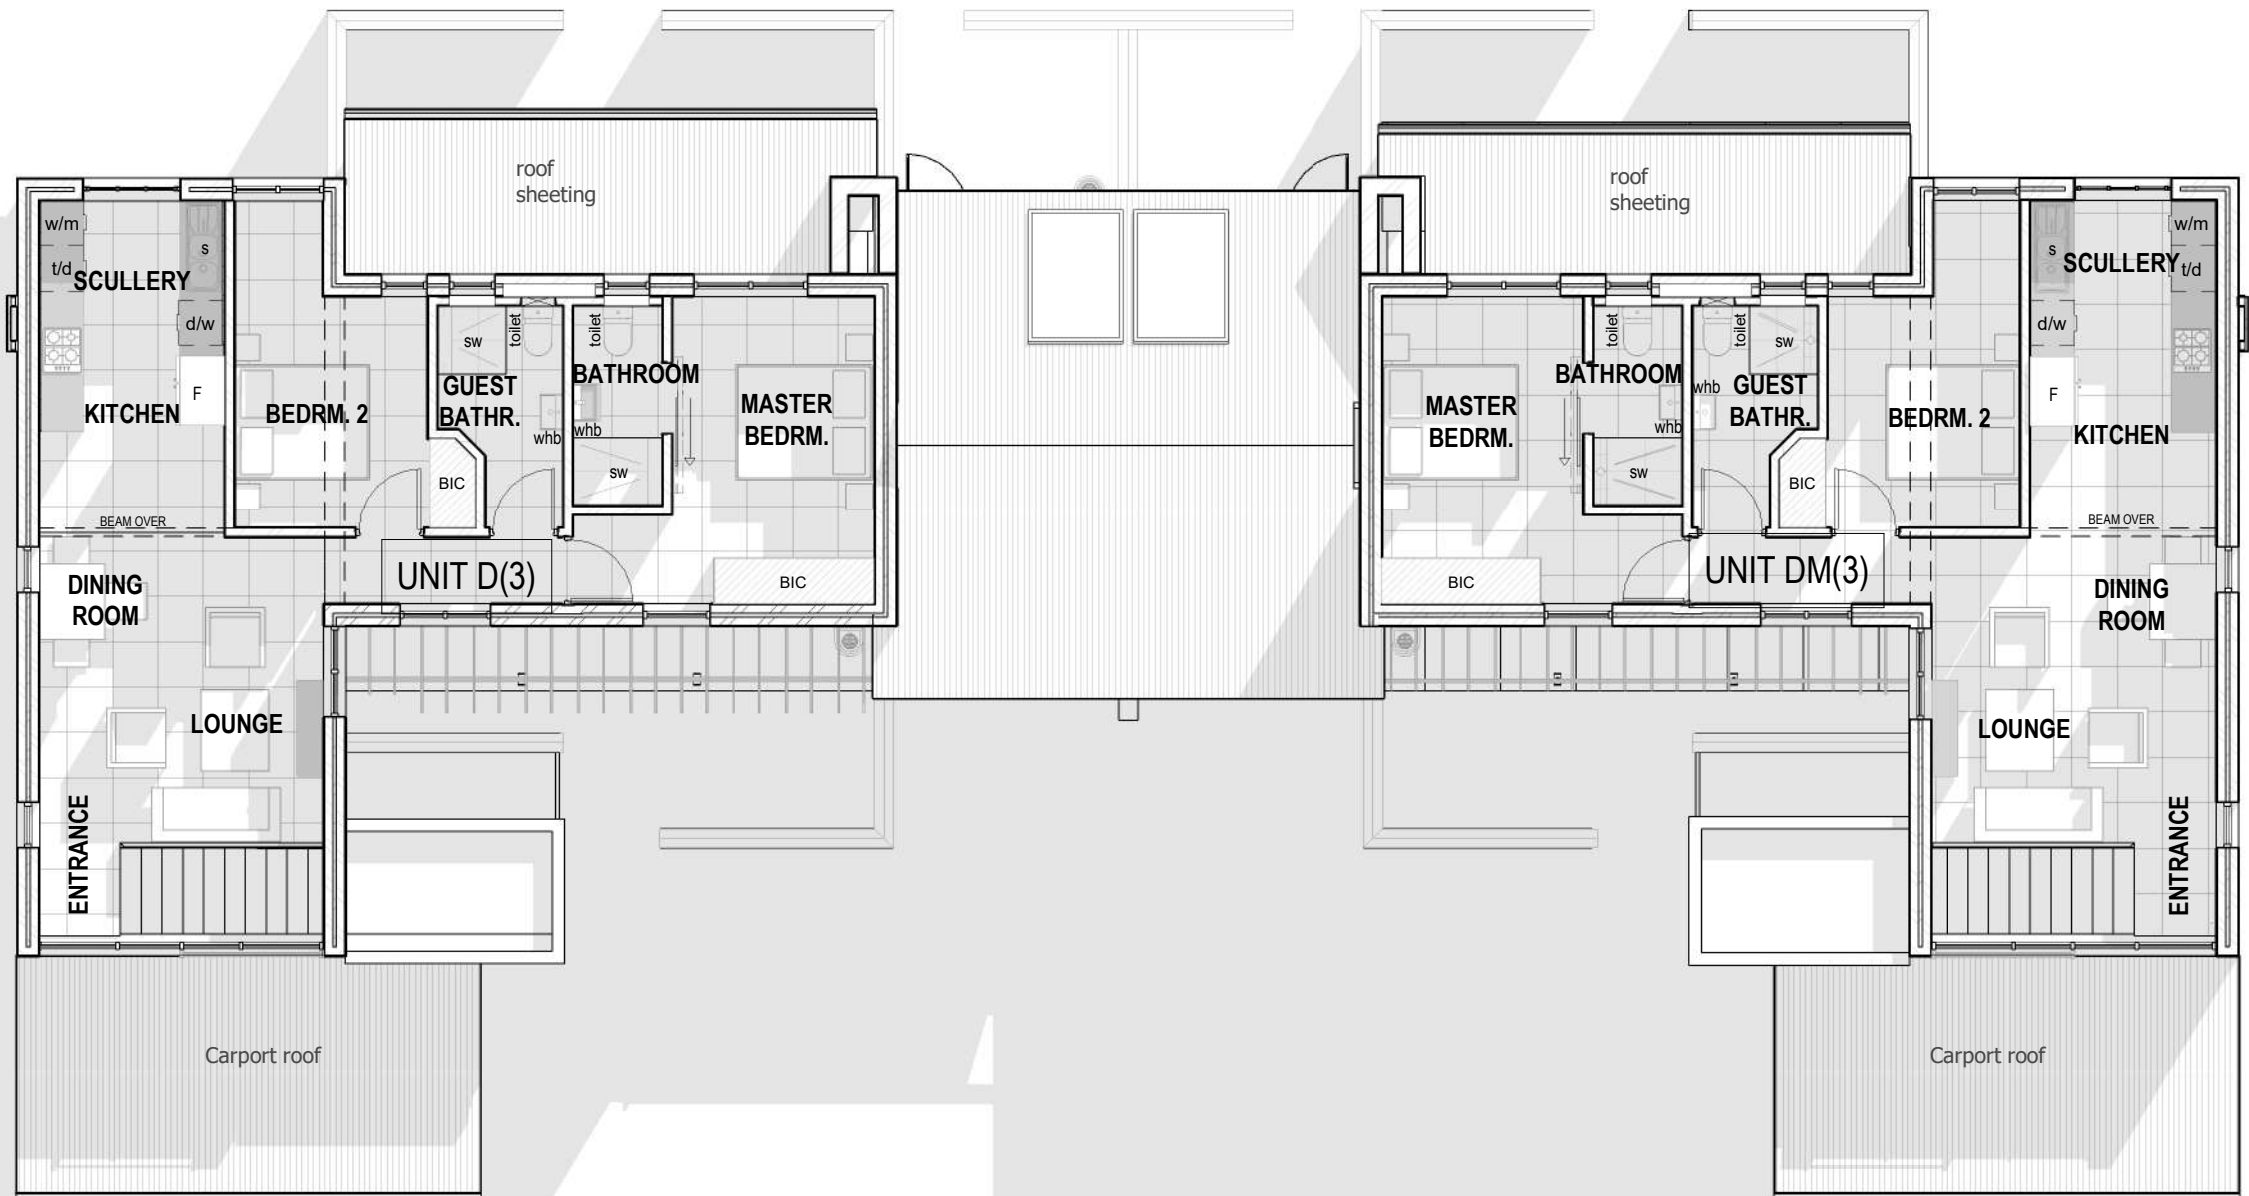

<u>UNIT D(3)</u>	
Carpport(refer to GF)	19m ²
Staircase(refer to GF)	8m ²
First floor	74m ²
Total	101m²
Exclusive Use: Yard	3m ²

<u>UNIT DM(3)</u>	
Carpport(refer to GF)	19m ²
Staircase(refer to GF)	8m ²
First floor	74m ²
Total	101m²
Exclusive Use: Yard	3m ²

<u>UNIT F(3)</u>	
Garage(refer to GF)	21m ²
Staircase(refer to GF)	9m ²
First floor	78m ²
Total	108m²
Open Braai Patio	19m ²
Exclusive Use: Yard	3m ²

<u>UNIT FM(3)</u>	
Garage(refer to GF)	21m ²
Staircase(refer to GF)	9m ²
First floor	78m ²
Total	108m²
Open Braai Patio	19m ²
Exclusive Use: Yard	3m ²